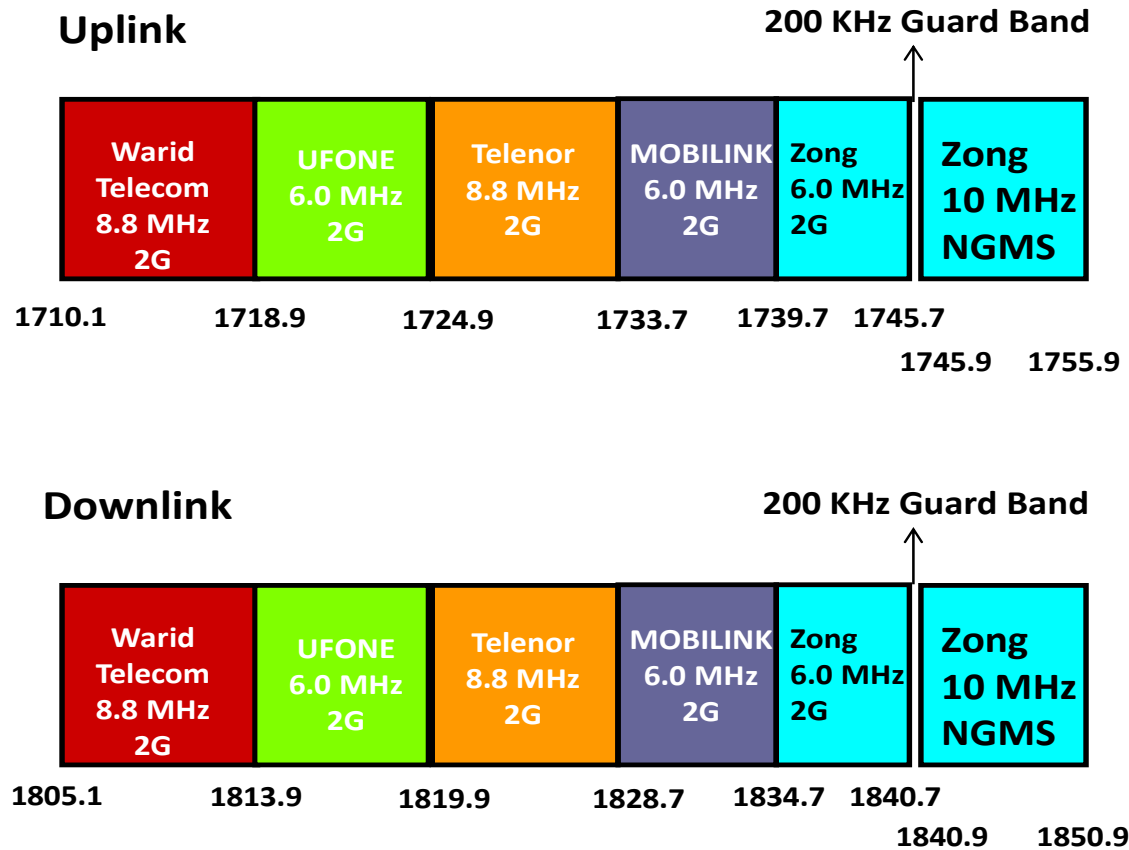

Spectrum Assignments for NGMS 1800 MHz Band

Frequency Allocation Board