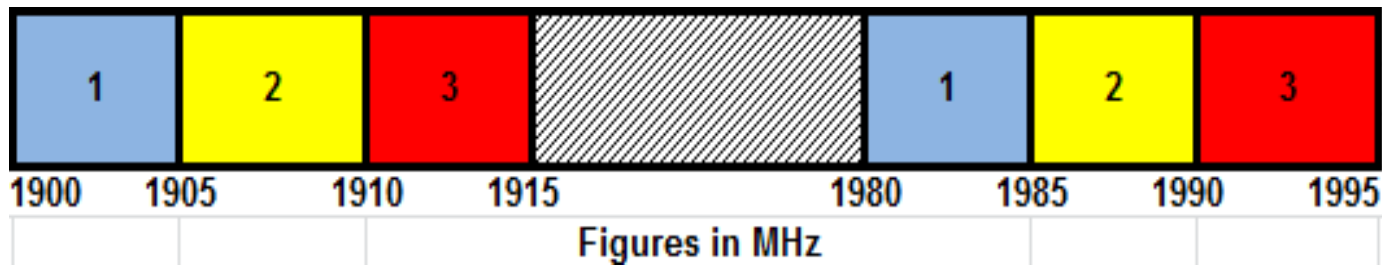

Assignment of Spectrum in 1.9 GHz Band to WLL Operators

<u>FREQUENCY ALLOCATION FOR 1900 MHz BAND (WLL)</u>														
OPERATOR	NTR-I	HTR	ITR	RTR	NTR-II	GTR	FTR	LTR	CTR	MTR	STR-V	WTR	KTR	STR-I
M/s Worldcall	3	x	x	3	x	3	3	3	3	3	3	x	x	3
M/s PTCL	x	x	2	2	2	2	2	2	2	2	2	2	2	2
M/s DV Com	1	1	1	1	1	x	x	1	1	x	x	1	1	x

The Assignments of Telecard will be re-farmed after settlement of all Regulatory matters with PTA