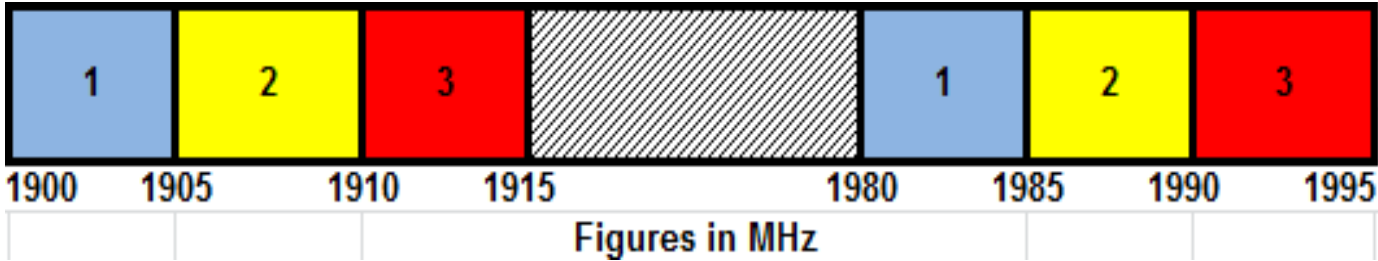

# Assignment of Spectrum in 1.9 GHz Band to WLL Operators

**FREQUENCY ALLOCATION FOR 1900 MHz BAND (WLL)**

OPERATOR	NTR-I	HTR	ITR	RTR	NTR-II	GTR	FTR	LTR	CTR	MTR	STR-V	WTR	KTR	STR-I
M/s Worldcall	3	x	x	3	x	3	3	3	3	3	3	x	x	3
M/s PTCL	x	x	2	2	2	2	2	2	2	2	2	2	2	2
M/s DV Com	1	1	1	1	1	x	x	1	1	x	x	1	1	x